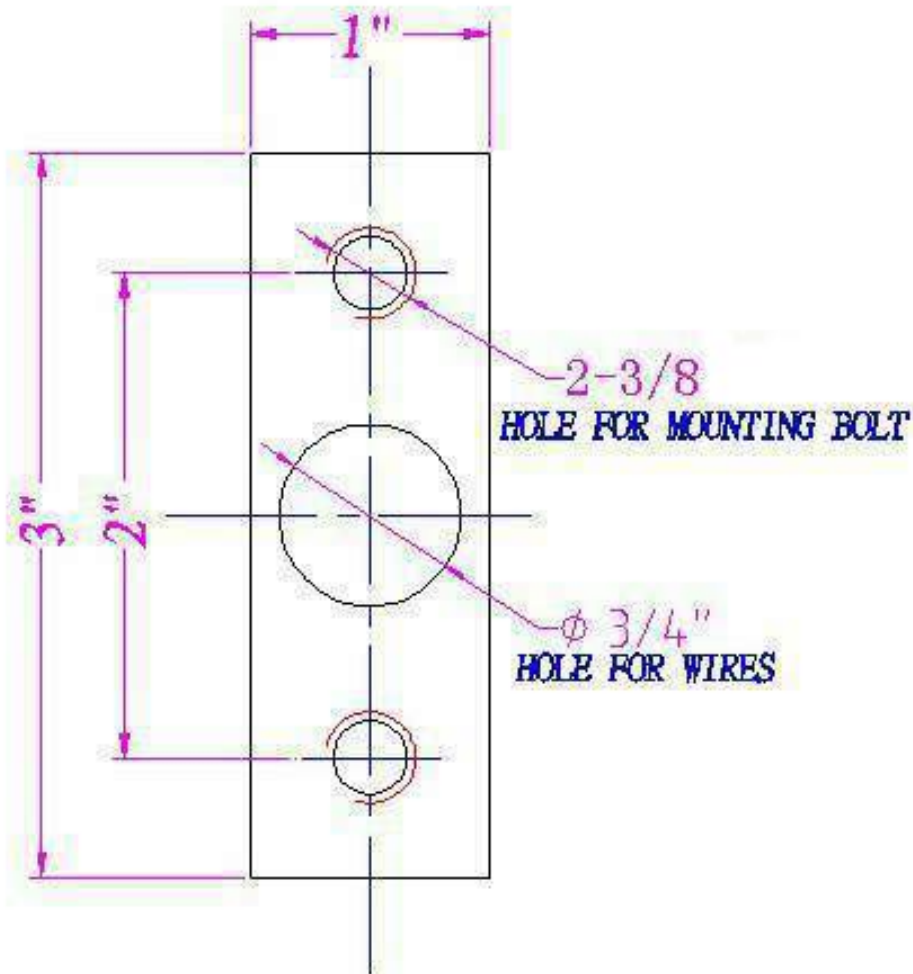

Lumenform Lighting, Inc.
6146 Indian Forest Circle
Lake Worth, FL 33463-8210 USA
TEL: 561-422-4100
FAX: 561-422-4101

ASB – Area Lighting Shoebox Pole Drilling Template

DRAWING NOT TO SCALE

The above shows a mounting plate that is placed inside the pole during installation of the ASB series of fixtures. Drill pole to match holes in the plate.