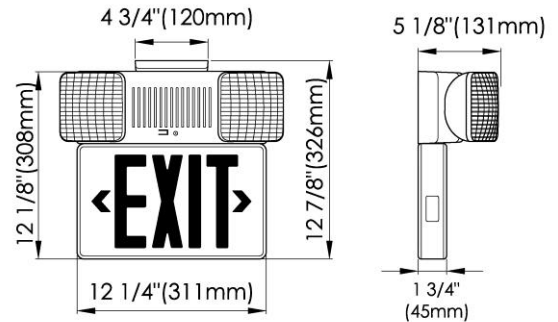

EEC-LR-2T – Emergency Exit Combo
with 2 Top mounted heads
 Thermoplastic Housing
 Self Powered
 LED Lamps

DESCRIPTION

The EEC-LR-2T (LED Red) and EEC-LG-2T (LED Green) are economical and energy saving Exit signs with two, Top mounted heads. The Exit signs' LED lamps provide a maximum of energy savings potential and the battery pack allows the unit to be self powered during power outages.

HOUSING

The housing is made of injection molded thermoplastic making it impact resistant and corrosion proof. UL94-5V rated.

MOUNTING

Easy snap fit canopy can be used for end mounting, or knockouts can be used for surface mounting. Included second face allows the unit to be used as a single or double face exit sign. Snap fitting, replaceable chevrons for direction indication.

Catalog Number	Emergency	Lamp Type EXIT Section	Lamp Type Emergency Section	Wording	Input Power 120V	Input Power 277V	Weight (Lbs)	Volume (cu. ft.)
EEC-LR-2T	Self Powered	LED Red	2 x 5.4 W Incan.	EXIT	4.0	4.0	7.0	0.78
EEC-LG-2T	Self Powered	LED Green	2 x 5.4 W Incan.	EXIT	4.0	4.0	7.0	0.78
EEC-LR-2T-SAL	Self Powered	LED Red	2 x 5.4 W Incan.	SALIDA	4.0	4.0	7.0	0.78
EEC-LG-2T-SAL	Self Powered	LED Green	2 x 5.4 W Incan.	SALIDA	4.0	4.0	7.0	0.78