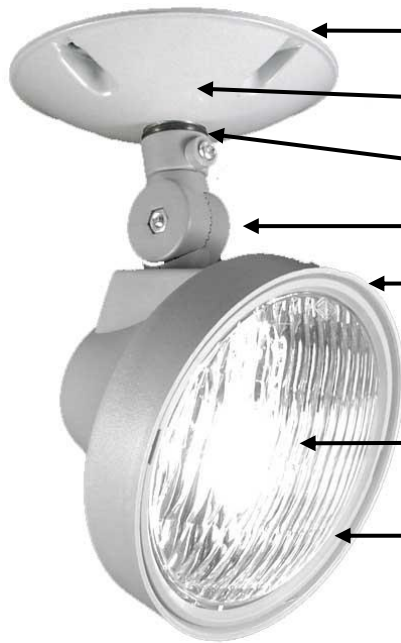

ERH36 (indoor)

- Emergency lighting Remote Head PAR 36 with 9 W lamp.
- Polycarbonate housing, polycarbonate lens, vacuum metalized reflector.
- Mounting Plate included.
- Convertible to 2 heads per mounting plate.

Catalog Number	Description	Color	Lamp Type	Lamp Volts	Lamp Watts	Number of Heads
ERH36-69	Indoor Remote Head	White	T-5 Incan.	6	9	1
ERH36-129	Indoor Remote Head	White	T-5 Incan.	12	9	1

ERHW36 (outdoor with sealbeam lamps)

- Die cast aluminum mounting plate with gasket. Grey painted to match housing.
- Wire entry into swivel is silicon sealed (not visible in picture).
- O-ring gasket seals swivel to mounting plate.
- Fully adjustable head in both horizontal and vertical directions.
- Molded rubber gasket (not visible in picture) provides a positive seal against moisture. The use of a removable gasket allows a weatherproof seal to be maintained when lamps are replaced (unlike remote heads that use silicon sealant).
- Sealbeam PAR 36 lamps for superior optical performance. Available in 6 V and 12V versions. Available in 8 W and 12 W versions.
- Retaining ring keeps the lamp and gasket locked into the housing and provides a finished look.

Catalog Number	Description	Color	Lamp Type	Lamp Volts	Lamp Watts	Number of Heads	Weight (Lbs)	Volume (cu. ft.)	Pieces Per Master
ERHW36-68	Wet Location Head	Grey	Sealbeam	6	8	1	1.10	0.12	30
ERHW36-612	Wet Location Head	Grey	Sealbeam	6	12	1	1.10	0.12	30
ERHW36-128	Wet Location Head	Grey	Sealbeam	12	8	1	1.10	0.12	30
ERHW36-1212	Wet Location Head	Grey	Sealbeam	12	12	1	1.10	0.12	30