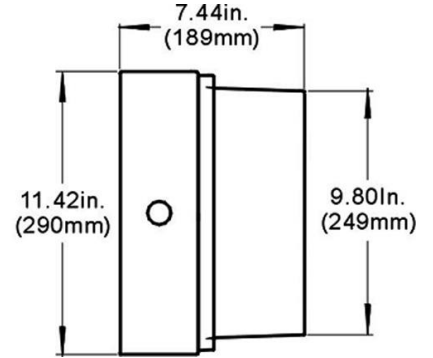

Lumenform

VRC11 - Vandal Resistant Circular 11"

LED 21, 63, 95, 126 W
Metal Halide Pulse Start 70 - 100 W
High Pressure Sodium 70 - 100 W
Fluorescent Quad Tube 1 x 26 - 42 W

DESCRIPTION

The VRC11 is an 11" diameter Vandal Resistant Circular fixture for up to LED 126W lamps, HID 100W lamps or Fluorescent quad tube 1 x 42W lamps. Its rugged spun aluminum housing and tough polycarbonate lens make it ideal for high abuse, vandalism prone areas. U.L. listed for wet locations.